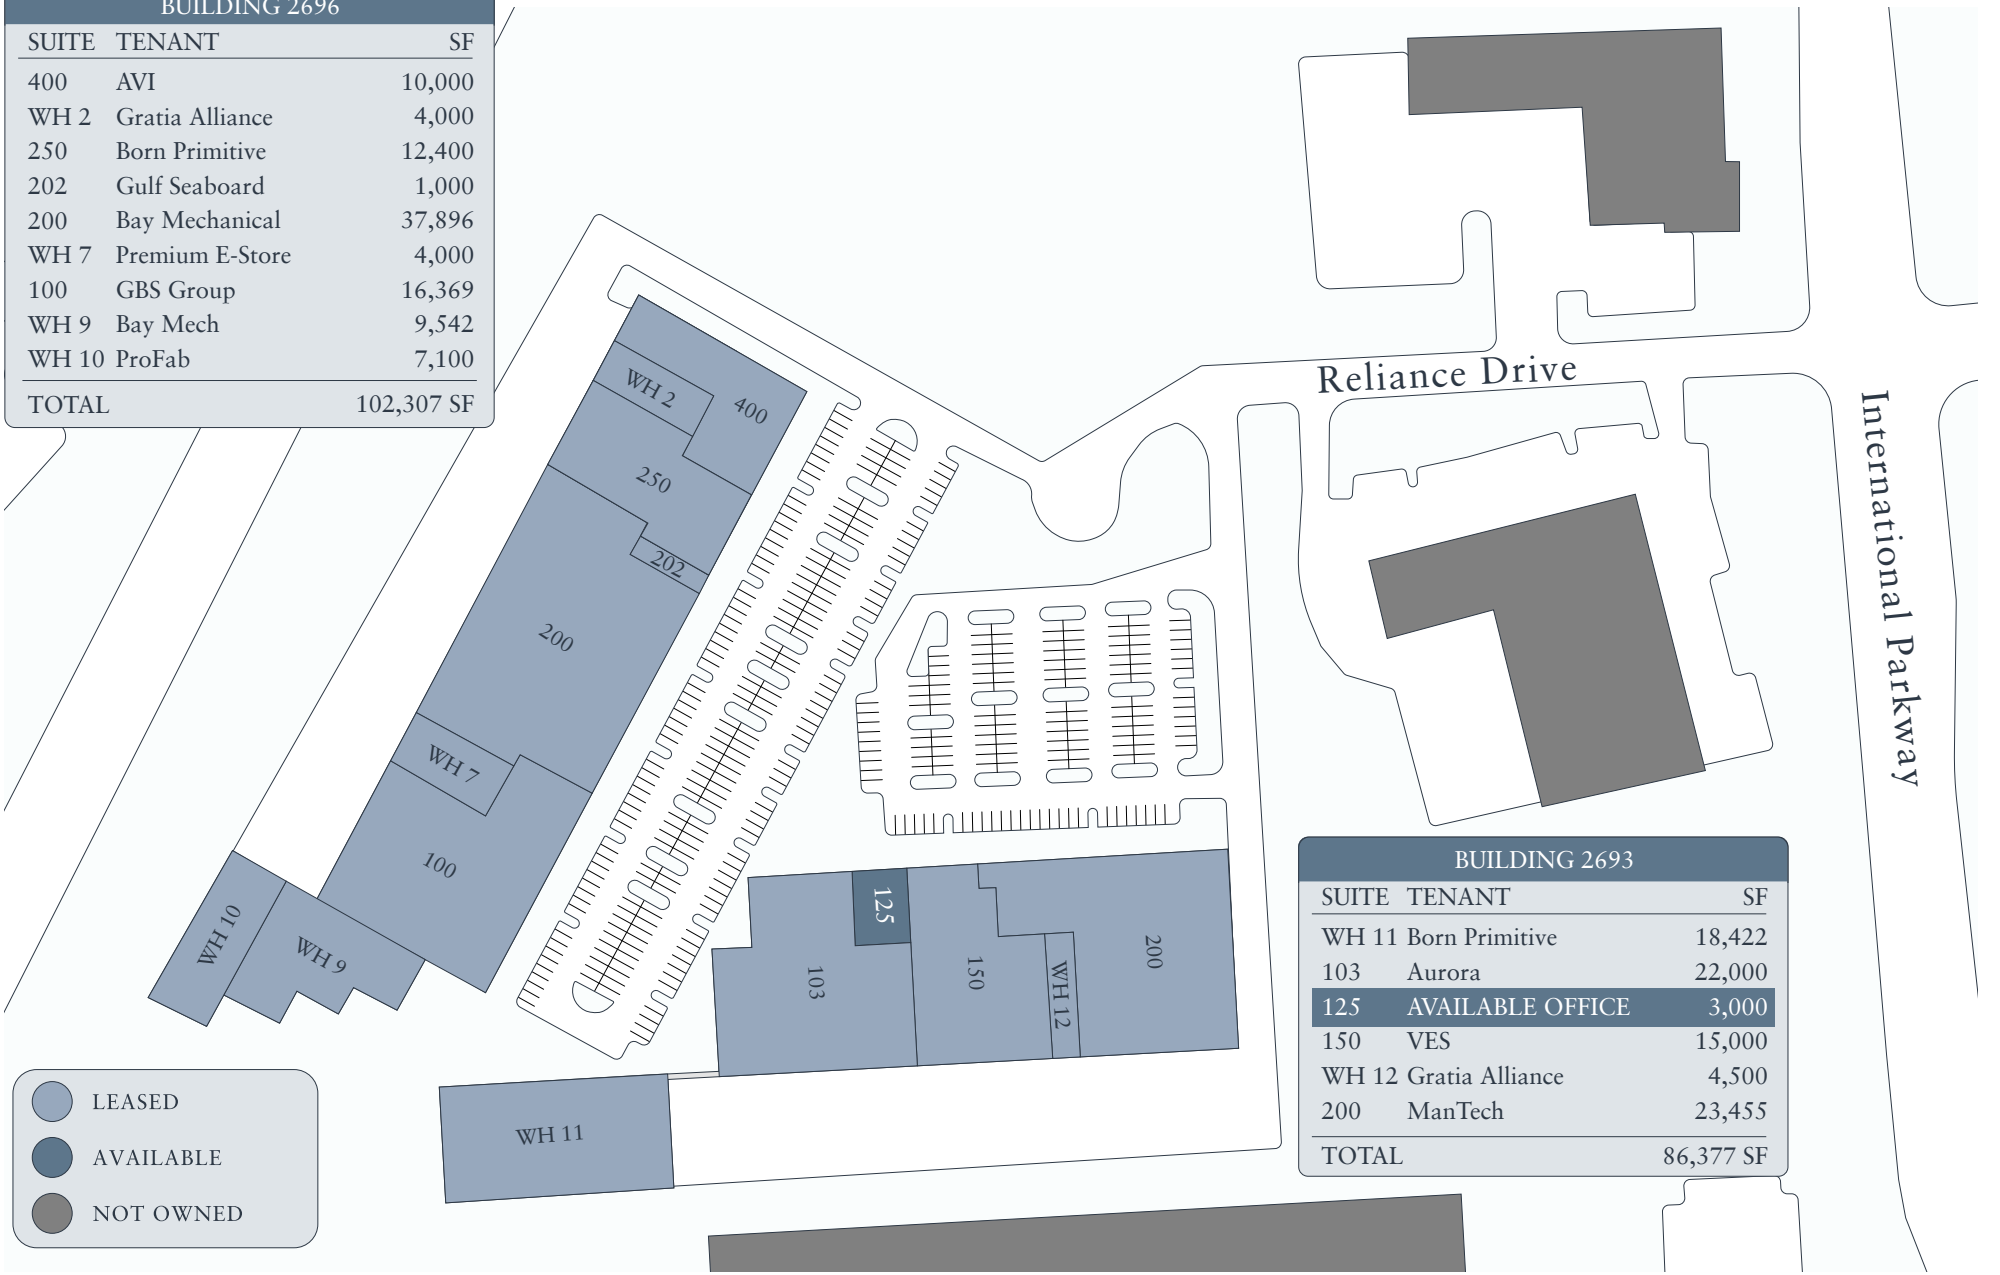

BUILDING 2696		
SUITE	TENANT	SF
400	AVI	10,000
WH 2	Gratia Alliance	4,000
250	Born Primitive	12,400
202	Gulf Seaboard	1,000
200	Bay Mechanical	37,896
WH 7	Premium E-Store	4,000
100	GBS Group	16,369
WH 9	Bay Mech	9,542
WH 10	ProFab	7,100
TOTAL		102,307 SF

- LEASED
- AVAILABLE
- NOT OWNED

BUILDING 2693		
SUITE	TENANT	SF
WH 11	Born Primitive	18,422
103	Aurora	22,000
125	AVAILABLE OFFICE	3,000
150	VES	15,000
WH 12	Gratia Alliance	4,500
200	ManTech	23,455
TOTAL		86,377 SF